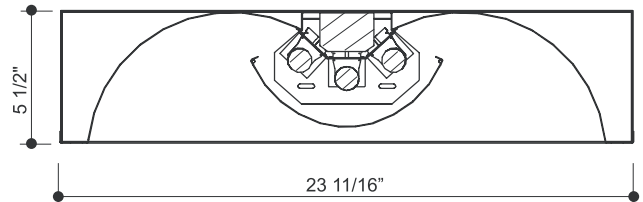

Size
1x4 = 1' x 4'
2x2 = 2' x 2'
2x4 = 2' x 4'

of Lamps
1 = 1-lite
2 = 2-lite
3 = 3-lite
4 = 4-lite*
 *2' x 4' PLL only

Lamp Type
14T5 = 14w T5 (22.2")
17T8 = 17w T8 (24")
24T5 HO = 24w T5 HO (22.2")
28T5 = 28w T5 (46")
32T8 = 32w T8 (48")
40BX = 40w Biax/PLL (22.5")
50BX = 50w Biax/PLL (22.5")
55BX = 55w Biax/PLL (22.5")
54T5 HO = 54w T5 HO (46")
 (See table on second page for lamp chart configuration)

Manufacturer reserves the right to make changes to specifications without notice.

TDIC

Recessed Direct/Indirect Static Troffer - Center Basket

Project:	
Type:	Catalog #:

Dimensions

Top View

7/8" K.O.

Model Configuration	Nominal Length	A
1' x 4'	48"	11-3/4"
2' x 2'	24"	23-3/4"
2' x 4'	48"	47-3/4"

STATIC

AIR SUPPLY/RETURN

End View

Size	Nominal Lamp Wattage			
	T5	T5 HO	T8	Biax
1' x 4'	28	54	32	40, 50, 44
2' x 2'	14	24	17	40, 50, 55
2' x 4'	28	54	32	40, 50, 55

(Certain configurations may not be available. Consult factory for available configurations.)