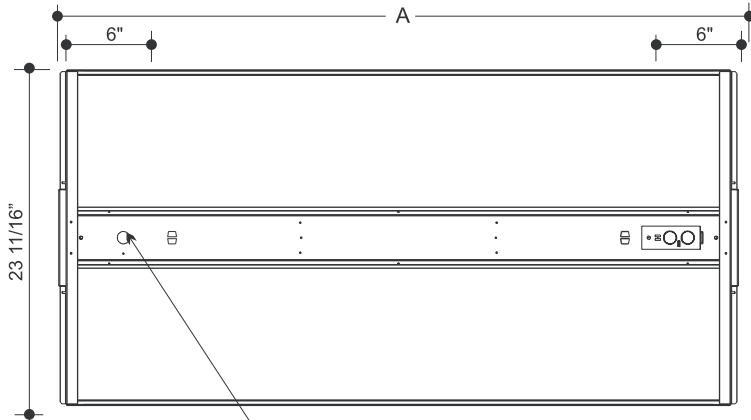

TDIC

Recessed Direct/Indirect Static Troffer - Center Basket

Project:	
Type:	Catalog #:

Dimensions

Top View

7/8" K.O.

Model Configuration	Nominal Length	A
1' x 4'	48"	11-3/4"
2' x 2'	24"	23-3/4"
2' x 4'	48"	47-3/4"