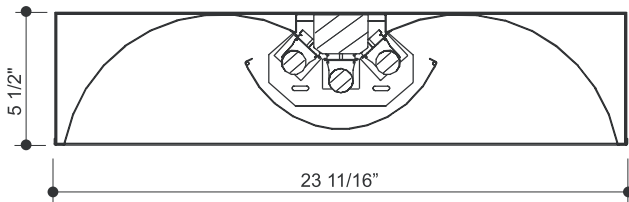

Size
1x4 = 1' x 4'
2x2 = 2' x 2'
2x4 = 2' x 4'

of Lamps
1 = 1-lite
2 = 2-lite
3 = 3-lite
4 = 4-lite*
 *2' x 4' PLL only

Lamp Type
14T5 = 14w T5 (22.2")
17T8 = 17w T8 (24")
24T5 HO = 24w T5 HO (22.2")
28T5 = 28w T5 (46")
32T8 = 32w T8 (48")
40BX = 40w Biax/PLL (22.5")
50BX = 50w Biax/PLL (22.5")
55BX = 55w Biax/PLL (22.5")
54T5 HO = 54w T5 HO (46")
 (See table on second page for lamp chart configuration)

Manufacturer reserves the right to make changes to specifications without notice.

TDIC

Recessed Direct/Indirect Static Troffer - Center Basket

Project:	
Type:	Catalog #:

Dimensions

Top View

7/8" K.O.

Model Configuration	Nominal Length	A
1' x 4'	48"	11-3/4"
2' x 2'	24"	23-3/4"
2' x 4'	48"	47-3/4"

STATIC

AIR SUPPLY/RETURN

End View

Size	Nominal Lamp Wattage			
	T5	T5 HO	T8	Biax
1' x 4'	28	54	32	40, 50, 44
2' x 2'	14	24	17	40, 50, 55
2' x 4'	28	54	32	40, 50, 55

(Certain configurations may not be available. Consult factory for available configurations.)