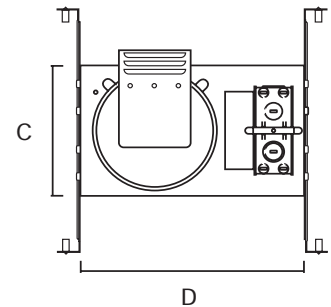

FEATURES

- Heavy duty steel frame with die-cast aluminum socket housing with thermoplastic sockets.
- Integral ballast with thermal protector for overlampping.
- Adjustable hanger bars up to 24" and can be repositioned for easy installation.
- (7) 1/2" and (4) Romex knockouts with pry-out slots.
- Junction box UL listed for through-branch circuit wiring.

Dimensions

A	Height	5-1/2"
B	Trim Opening	8-1/2"
C	Width	9"
D	Length	13"

* Keep fixture at least 3" away from insulation.

Ordering Matrix and Options

Series	Lamp Type	Voltage
PRHF8	13 (1) 13w	120 -120V
	18 (1) 18w	277 -277V
	26 (1) 26w	UNV -120/277V (Consult factory for others).
	32 (1) 32w	
	42 (1) 42w	
	213 (2) 13w	
	218 (2) 18w	
	226 (2) 26w	
	232 (2) 32w	
	242 (2) 42w	