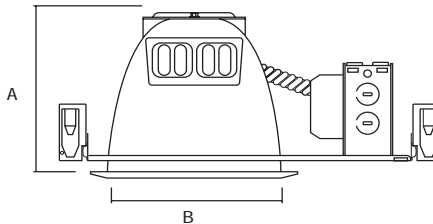

FEATURES

- Heavy duty steel frame with die-cast aluminum socket housing with thermoplastic sockets.
- Integral ballast with thermal protector for overlampping.
- Adjustable hanger bars up to 24" and can be repositioned for easy installation.
- (7) 1/2" and (4) Romex knockouts with pry-out slots.
- Junction box UL listed for through-branch circuit wiring.

Dimensions

A	Height	5-1/2"
B	Trim Opening	8-1/2"
C	Width	9"
D	Length	13"

* Keep fixture at least 3" away from insulation.

Ordering Matrix and Options

Series	Lamp Type	Voltage
PRHF8	13 (1) 13w	120 -120V
	18 (1) 18w	277 -277V
	26 (1) 26w	UNV -120/277V (Consult factory for others).
	32 (1) 32w	
	42 (1) 42w	
	213 (2) 13w	
	218 (2) 18w	
	226 (2) 26w	
	232 (2) 32w	
	242 (2) 42w	