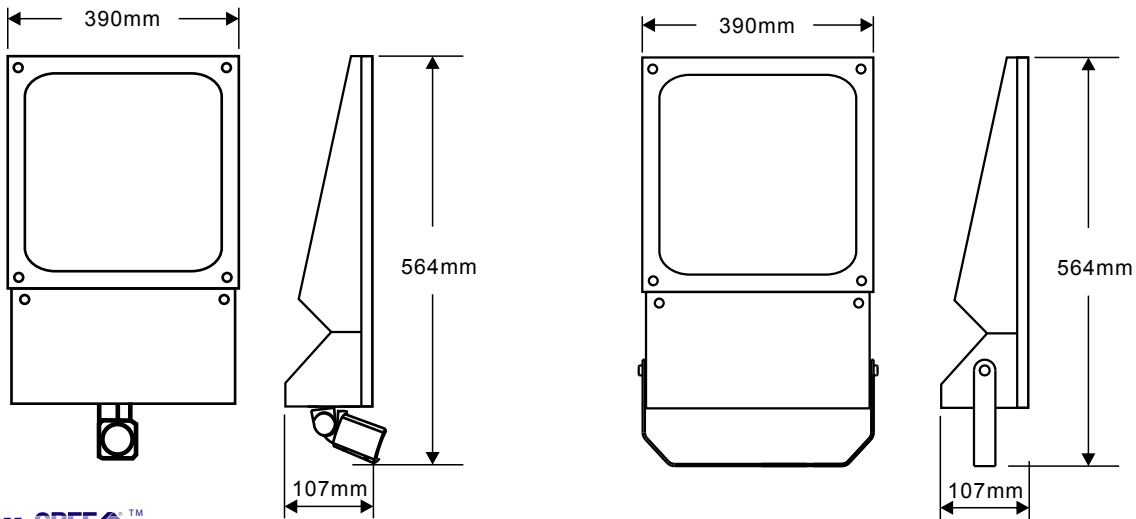

PFLL-560

LED FLOODLIGHT

(Shown with Large "U" Trunnion Bracket)

Slip Fitter
Joint adjust over 180° arc

DIMENSIONS

Powered by **CREE**™
LEDs

Ordering Information

Example: PFLL-560 PL80 TRB

Series	Ballast Type	Wattage	Voltage	Finish	Options
PFLL-560 - LED Floodlight	PL - Sag/Concave Glass (Nema 7: 7x7 Spread)	40 - 40 LED (105W)	(blank) - 120~277V	(blank) - Dark Bronze (Consult factory for other available finishes.)	PC - Photocontrol
	FL - Flat Glass (Nema 3: 3x3 Spread)	80 - 80 LED (210W)			TRB - Large Trunnion Bracket (for wall mounting)
					SF - Slip Fitter (fits into 2-3/8" tenon for pole mounting)