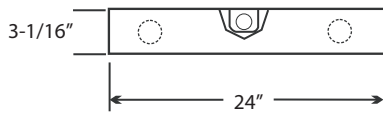

SM24

Surface Mounted 2x4 Troffer

2, 3 or 4 Lamps

Project Name:	
Type:	Notes:
Catalog #:	

FEATURES:

– For surface mounting applications. Optimized performance for T8 lamp technology. Twist-lock lampholders are standard.

SPECIFICATIONS:

HOUSING – Heavy gauge, die-formed, cold-rolled steel. Spot-welded for rigidity and clean appearance.

DOOR FRAME – Fully gasketed and flush steel door frame with standard cam latches and sturdy door frame hinges.

FINISH – Multi-stage phosphate treated for maximum adhesion and rust resistance. Finished with high-gloss, baked white enamel.

SHIELDING – Clear 0.100" nominal thick, #12 acrylic prismatic lens. Other lenses are optional.

ELECTRICAL – Energy efficient, thermally protected, Class P, HPF, sound rated A, UL Listed, electronic ballasts are standard on all models.

LISTINGS – UL Listed (standard).

Dimensions

2 Lamp

3 Lamp

4 Lamp

Fixture length is 48".

Ordering Matrix and Options

Example:

SM24 432 A125 UNV EB EM