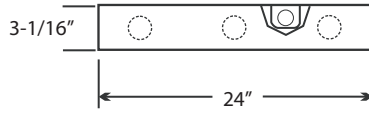

SM24

Surface Mounted 2x4 Troffer

2, 3 or 4 Lamps

Project Name:	
Type:	Notes:
Catalog #:	

FEATURES:

– For surface mounting applications. Optimized performance for T8 lamp technology. Twist-lock lampholders are standard.

SPECIFICATIONS:

HOUSING – Heavy gauge, die-formed, cold-rolled steel. Spot-welded for rigidity and clean appearance.

DOOR FRAME – Fully gasketed and flush steel door frame with standard cam latches and sturdy door frame hinges.

FINISH – Multi-stage phosphate treated for maximum adhesion and rust resistance. Finished with high-gloss, baked white enamel.

SHIELDING – Clear 0.100" nominal thick, #12 acrylic prismatic lens. Other lenses are optional.

ELECTRICAL – Energy efficient, thermally protected, Class P, HPF, sound rated A, UL Listed, electronic ballasts are standard on all models.

LISTINGS – UL Listed (standard).

Dimensions

2 Lamp

3 Lamp

4 Lamp

Fixture length is 48".

Ordering Matrix and Options

Example:

SM24 432 A125 UNV EB EM