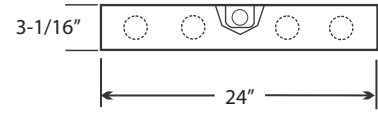

SM24

Surface Mounted 2x4 Troffer

2, 3 or 4 Lamps

Project Name:	
Type:	Notes:
Catalog #:	

FEATURES:

– For surface mounting applications. Optimized performance for T8 lamp technology. Twist-lock lampholders are standard.

SPECIFICATIONS:

HOUSING – Heavy gauge, die-formed, cold-rolled steel. Spot-welded for rigidity and clean appearance.

DOOR FRAME – Fully gasketed and flush steel door frame with standard cam latches and sturdy door frame hinges.

FINISH – Multi-stage phosphate treated for maximum adhesion and rust resistance. Finished with high-gloss, baked white enamel.

SHIELDING – Clear 0.100" nominal thick, #12 acrylic prismatic lens. Other lenses are optional.

ELECTRICAL – Energy efficient, thermally protected, Class P, HPF, sound rated A, UL Listed, electronic ballasts are standard on all models.

LISTINGS – UL Listed (standard).

Dimensions

2 Lamp

3 Lamp

4 Lamp

Fixture length is 48".

Ordering Matrix and Options

Example:

SM24 432 A125 UNV EB EM