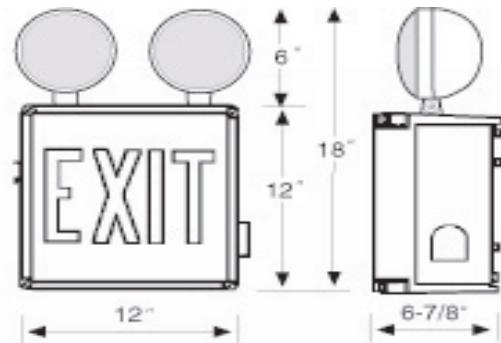

# PWLXTE / PCWLXTE

Wet Location LED Exit Sign and Combo Unit

LED

Project Name:	
Type:	Notes:
Catalog #:	

PWLXTE

PCWLXTE

**PWLXTE and PCWLXTE Series exit signs feature an enclosure resistant to corrosive atmospheres, non-hazardous dust environments and to water spray, splash, or where hose downs frequently occur.**

## Dimensions